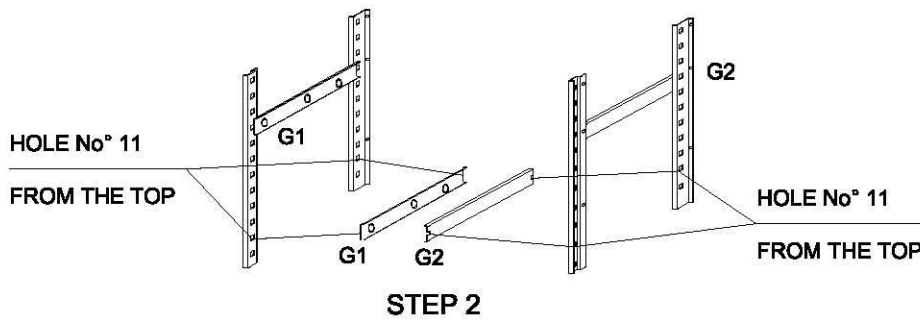

SET 2 DRAWER ASSEMBLY GUIDE - 2x1/2

SET 2 DRAWER ASSEMBLY GUIDE - 3x1/3