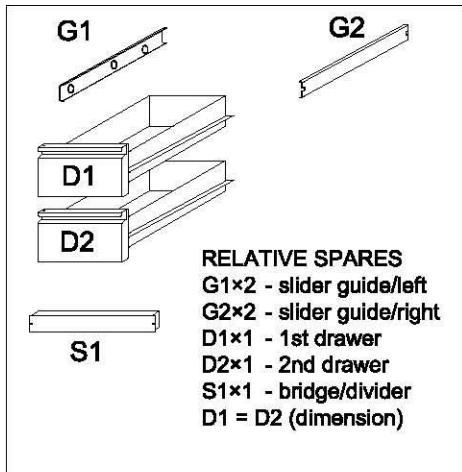

SET 2 DRAWER ASSEMBLY GUIDE - 2x1/2

SET 2 DRAWER ASSEMBLY GUIDE - 3x1/3